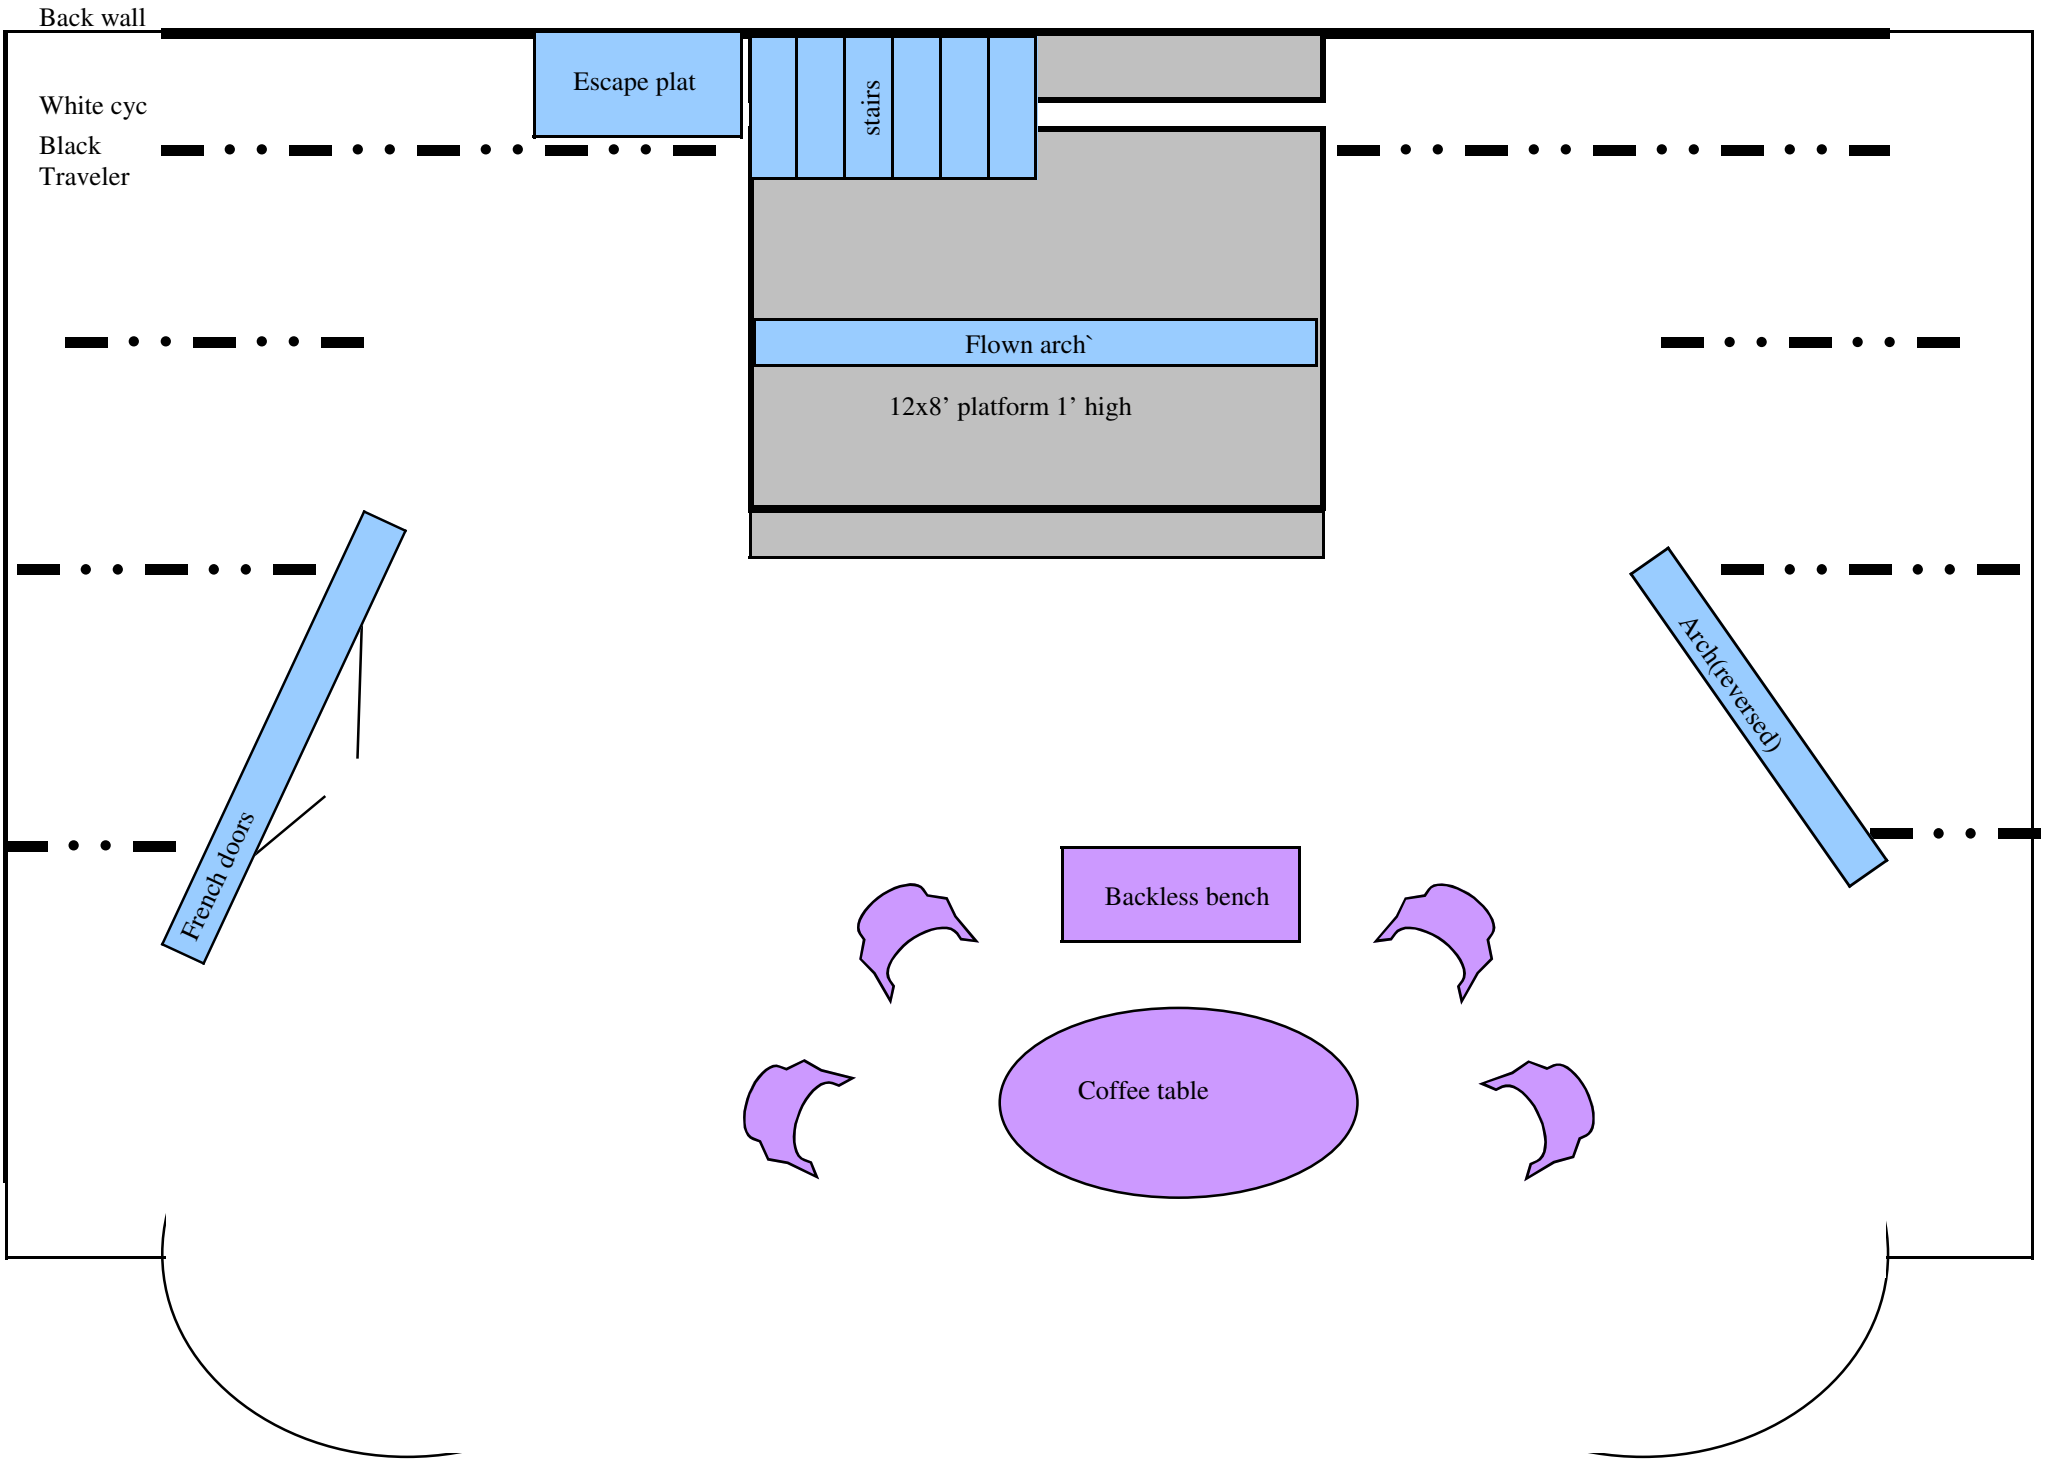

Earnest - Act I - Algernon's Flat - set design by Patrick Spike

Earnest - Act II - the Garden - set design by Patrick Spike

Back wall

White cyc

Black
Traveler

12x8' platform 1' high

Bistro table and chairs

Garden railing

Garden railing

Garden trellis

French doors - reversed

Garden railing

Earnest - Act III - The Parlor - set design by Patrick Spike

Back wall

White cyc

Black
Traveler

Escape plat

stairs

Flown arch`

12x8' platform 1' high

French doors

Backless bench

Coffee table

Arch(reversed)