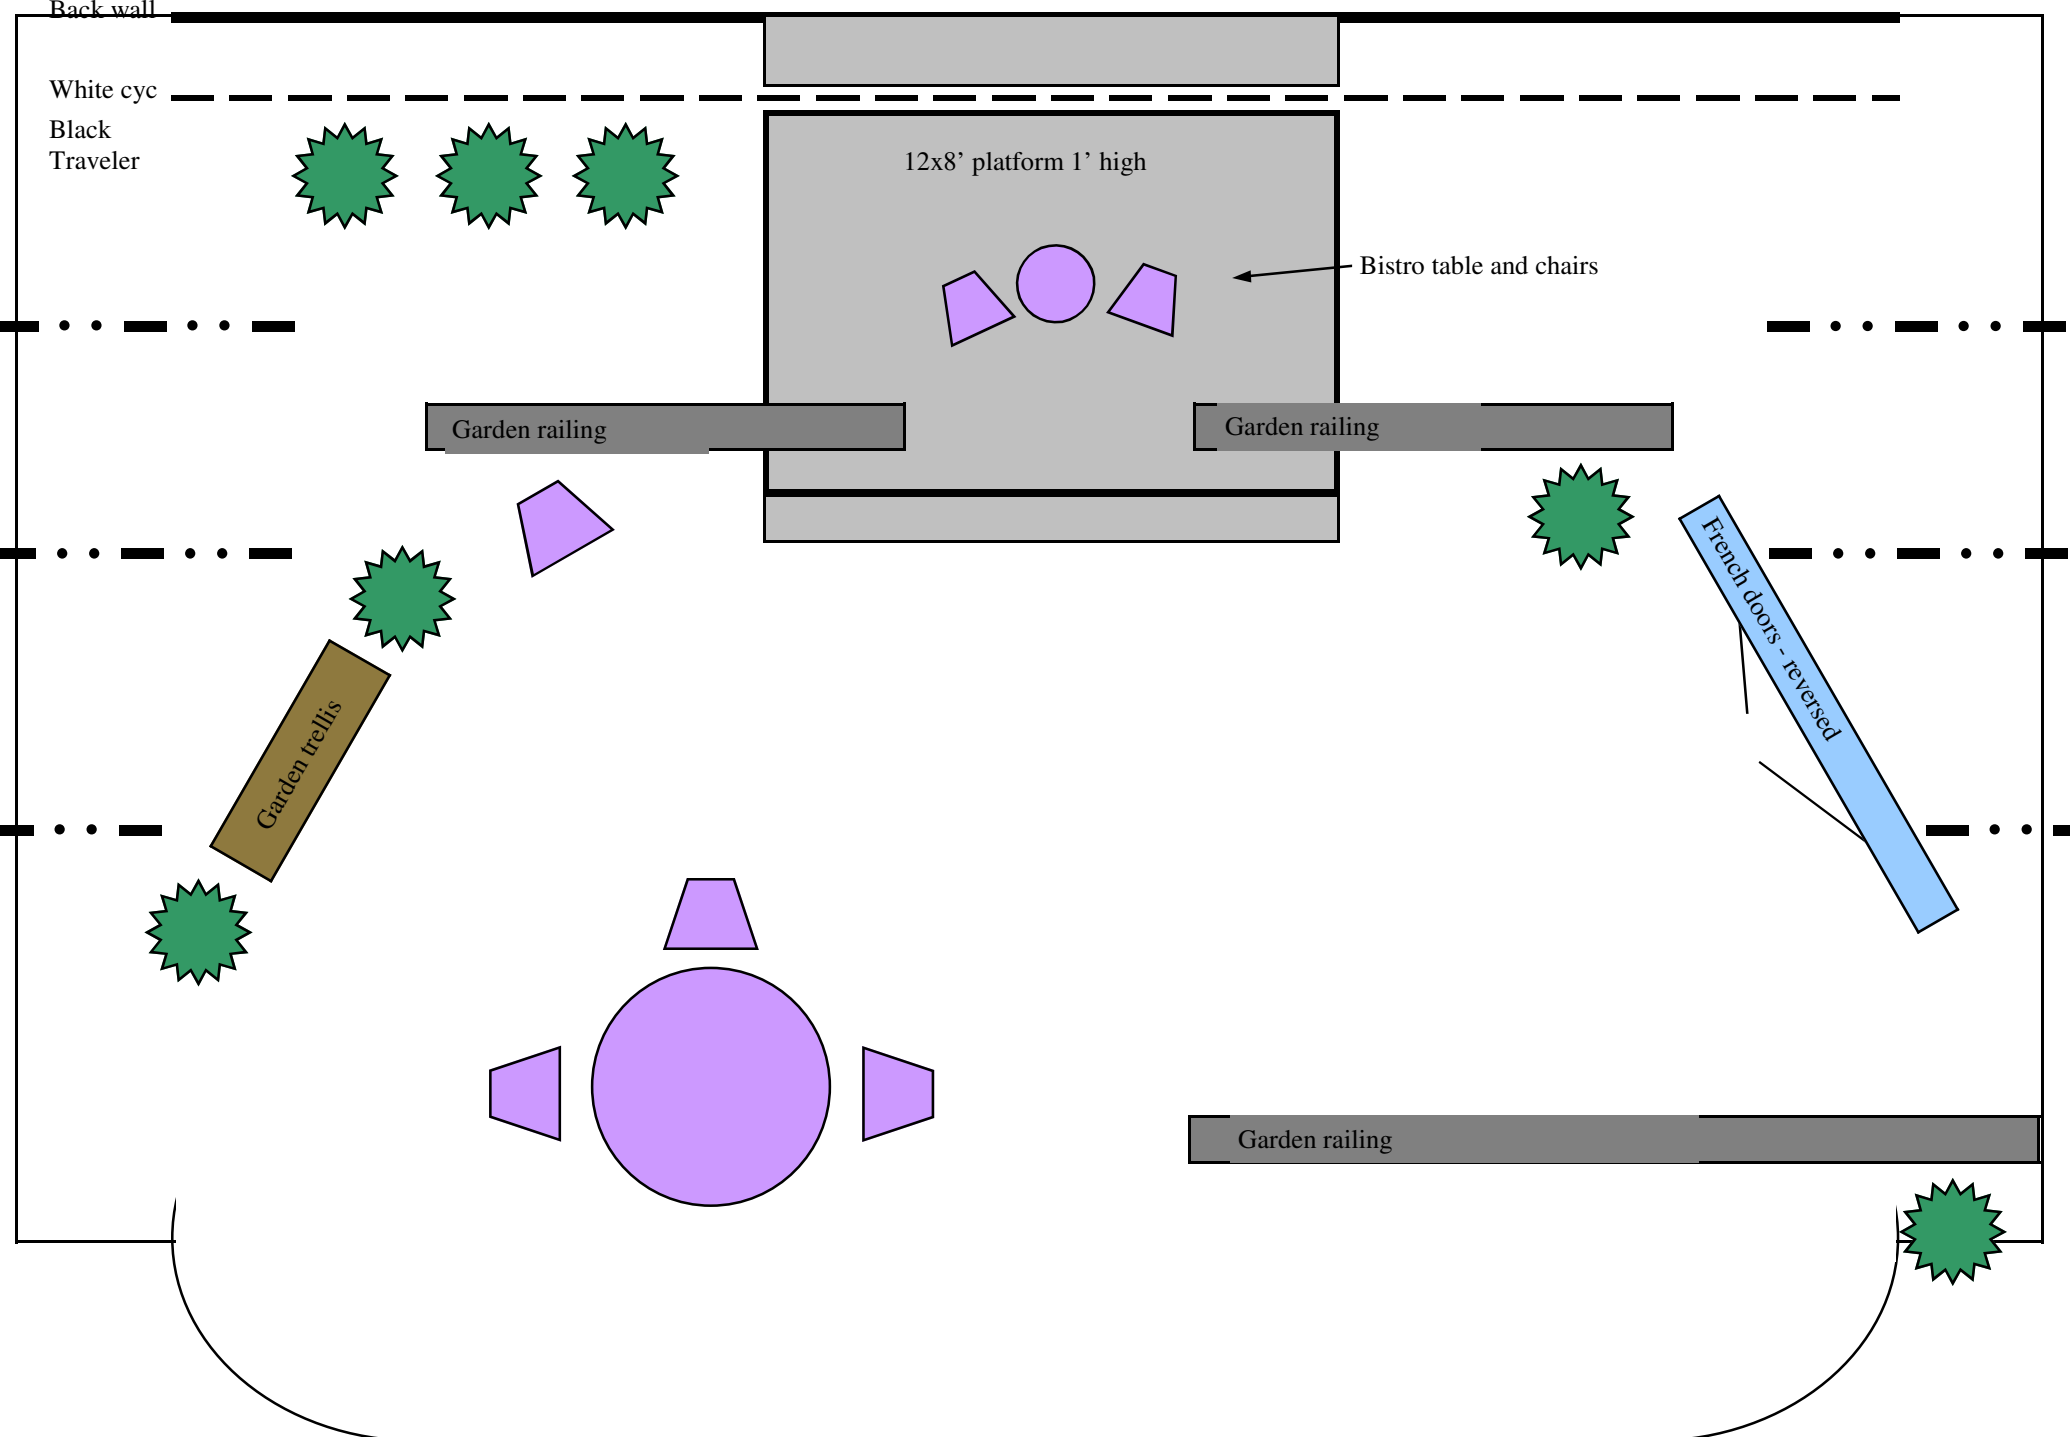

Earnest - Act I - Algernon's Flat - set design by Patrick Spike

Earnest - Act II - the Garden - set design by Patrick Spike

Back wall

White cyc

Black
Traveler

12x8' platform 1' high

Bistro table and chairs

Garden railing

Garden railing

Garden trellis

French doors - reversed

Garden railing

Earnest - Act III - The Parlor - set design by Patrick Spike

Back wall

White cyc

Black
Traveler

Escape plat

stairs

Flown arch`

12x8' platform 1' high

French doors

Backless bench

Coffee table

Arch(reversed)