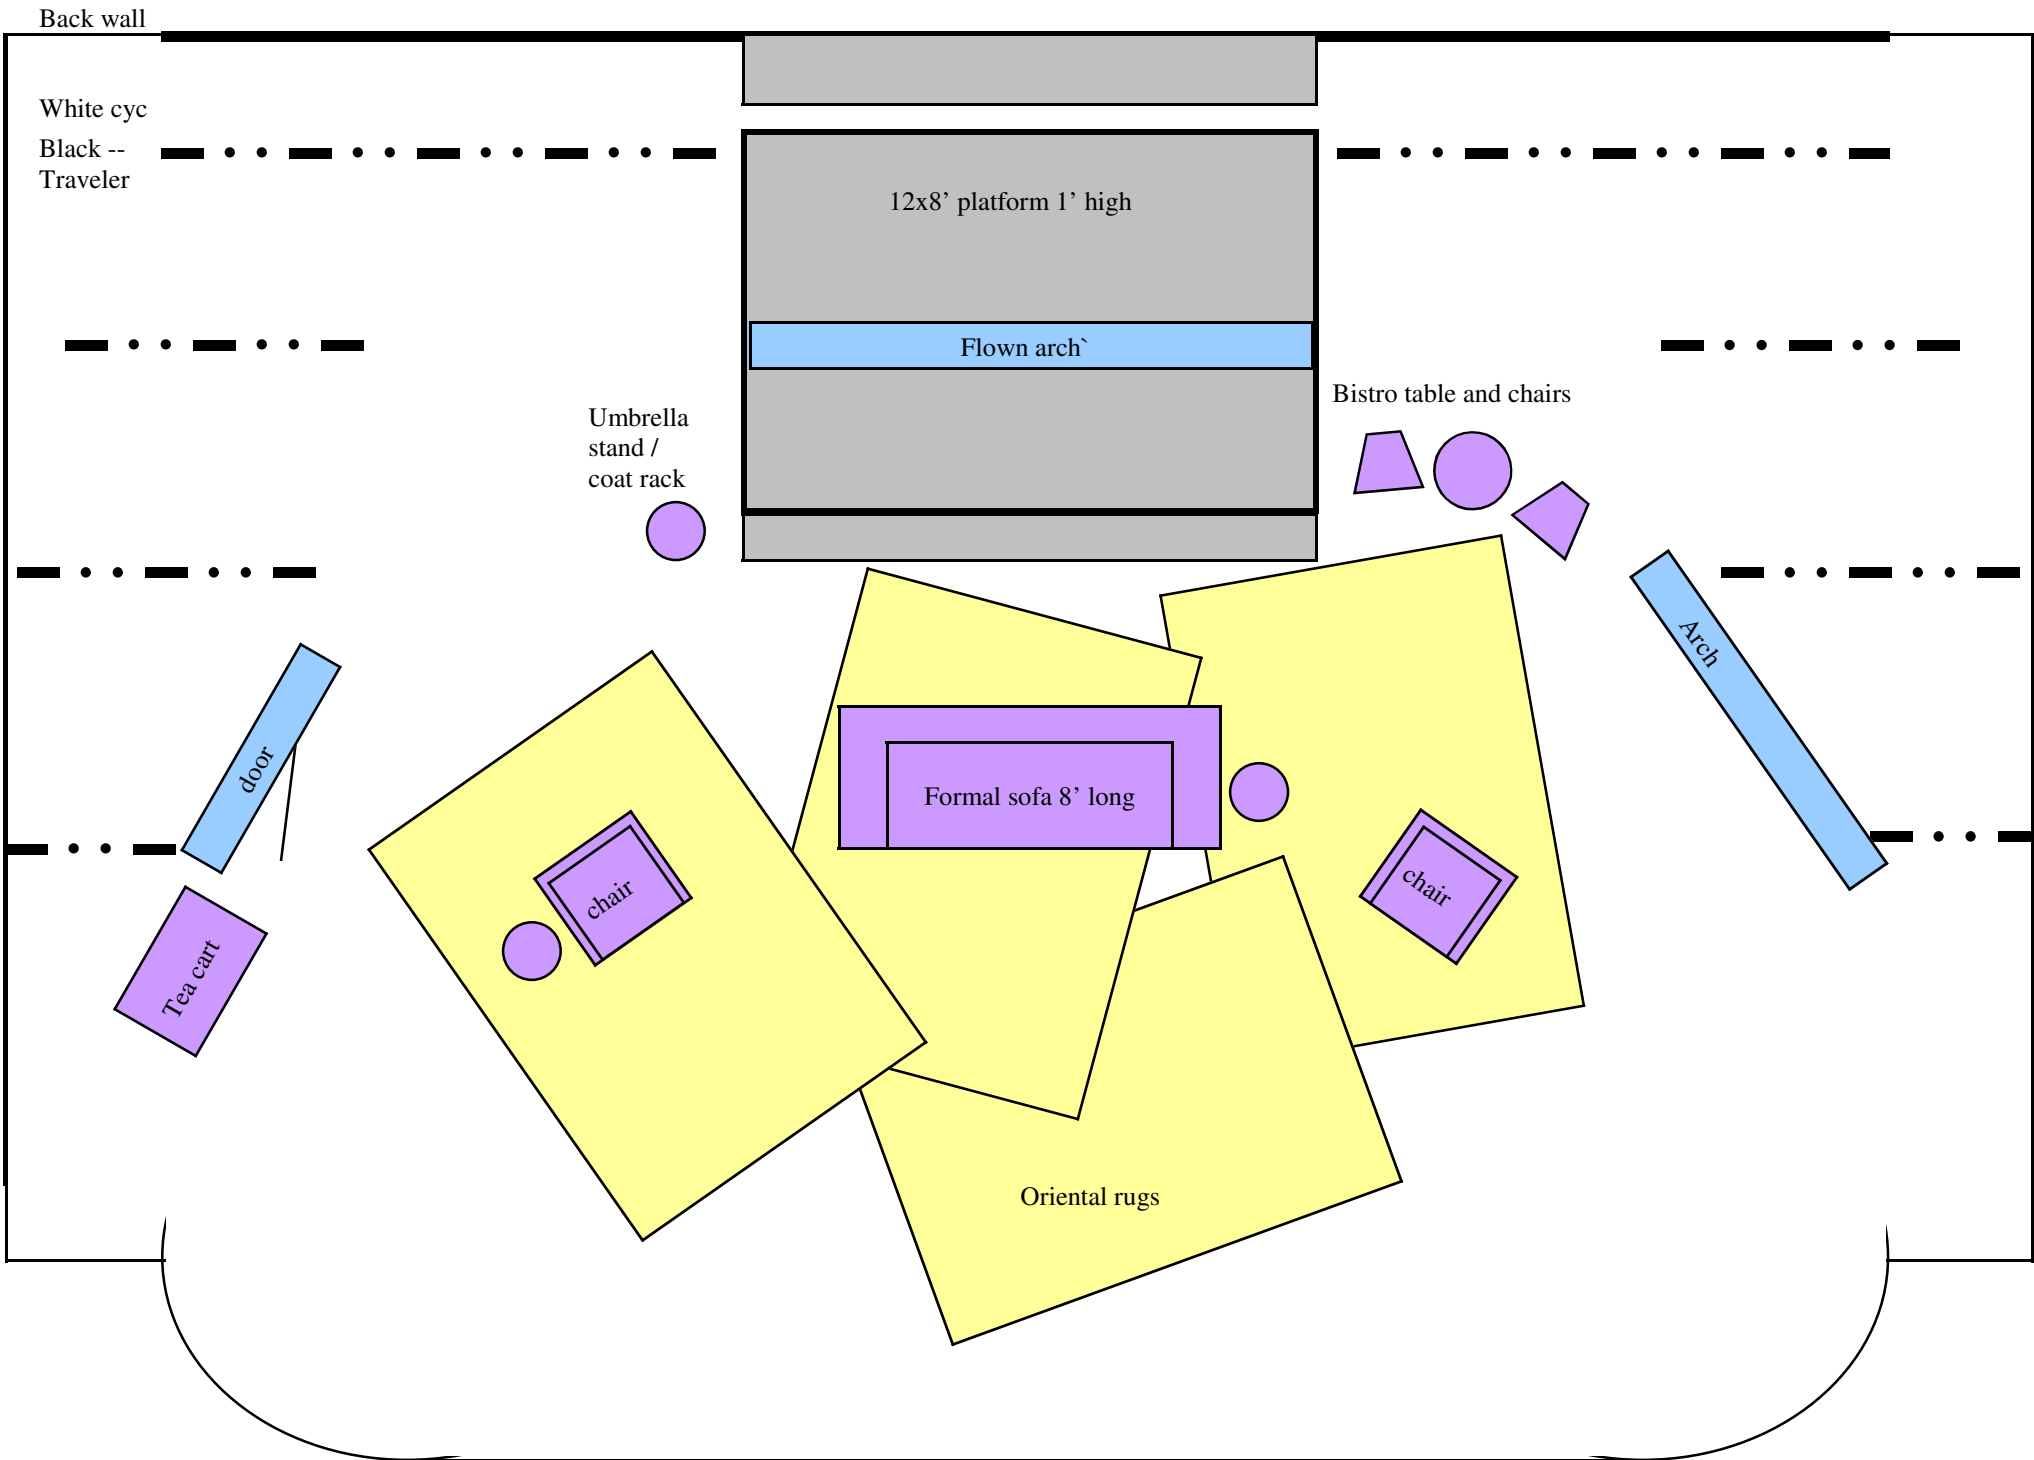

Earnest - Act I - Algernon's Flat - set design by Patrick Spike

Earnest - Act II - the Garden - set design by Patrick Spike

Back wall

White cyc

Black
Traveler

12x8' platform 1' high

Bistro table and chairs

Garden railing

Garden railing

Garden trellis

French doors - reversed

Garden railing

Earnest - Act III - The Parlor - set design by Patrick Spike

Back wall

White cyc

Black
Traveler

Escape plat

stairs

Flown arch`

12x8' platform 1' high

French doors

Backless bench

Coffee table

Arch(reversed)